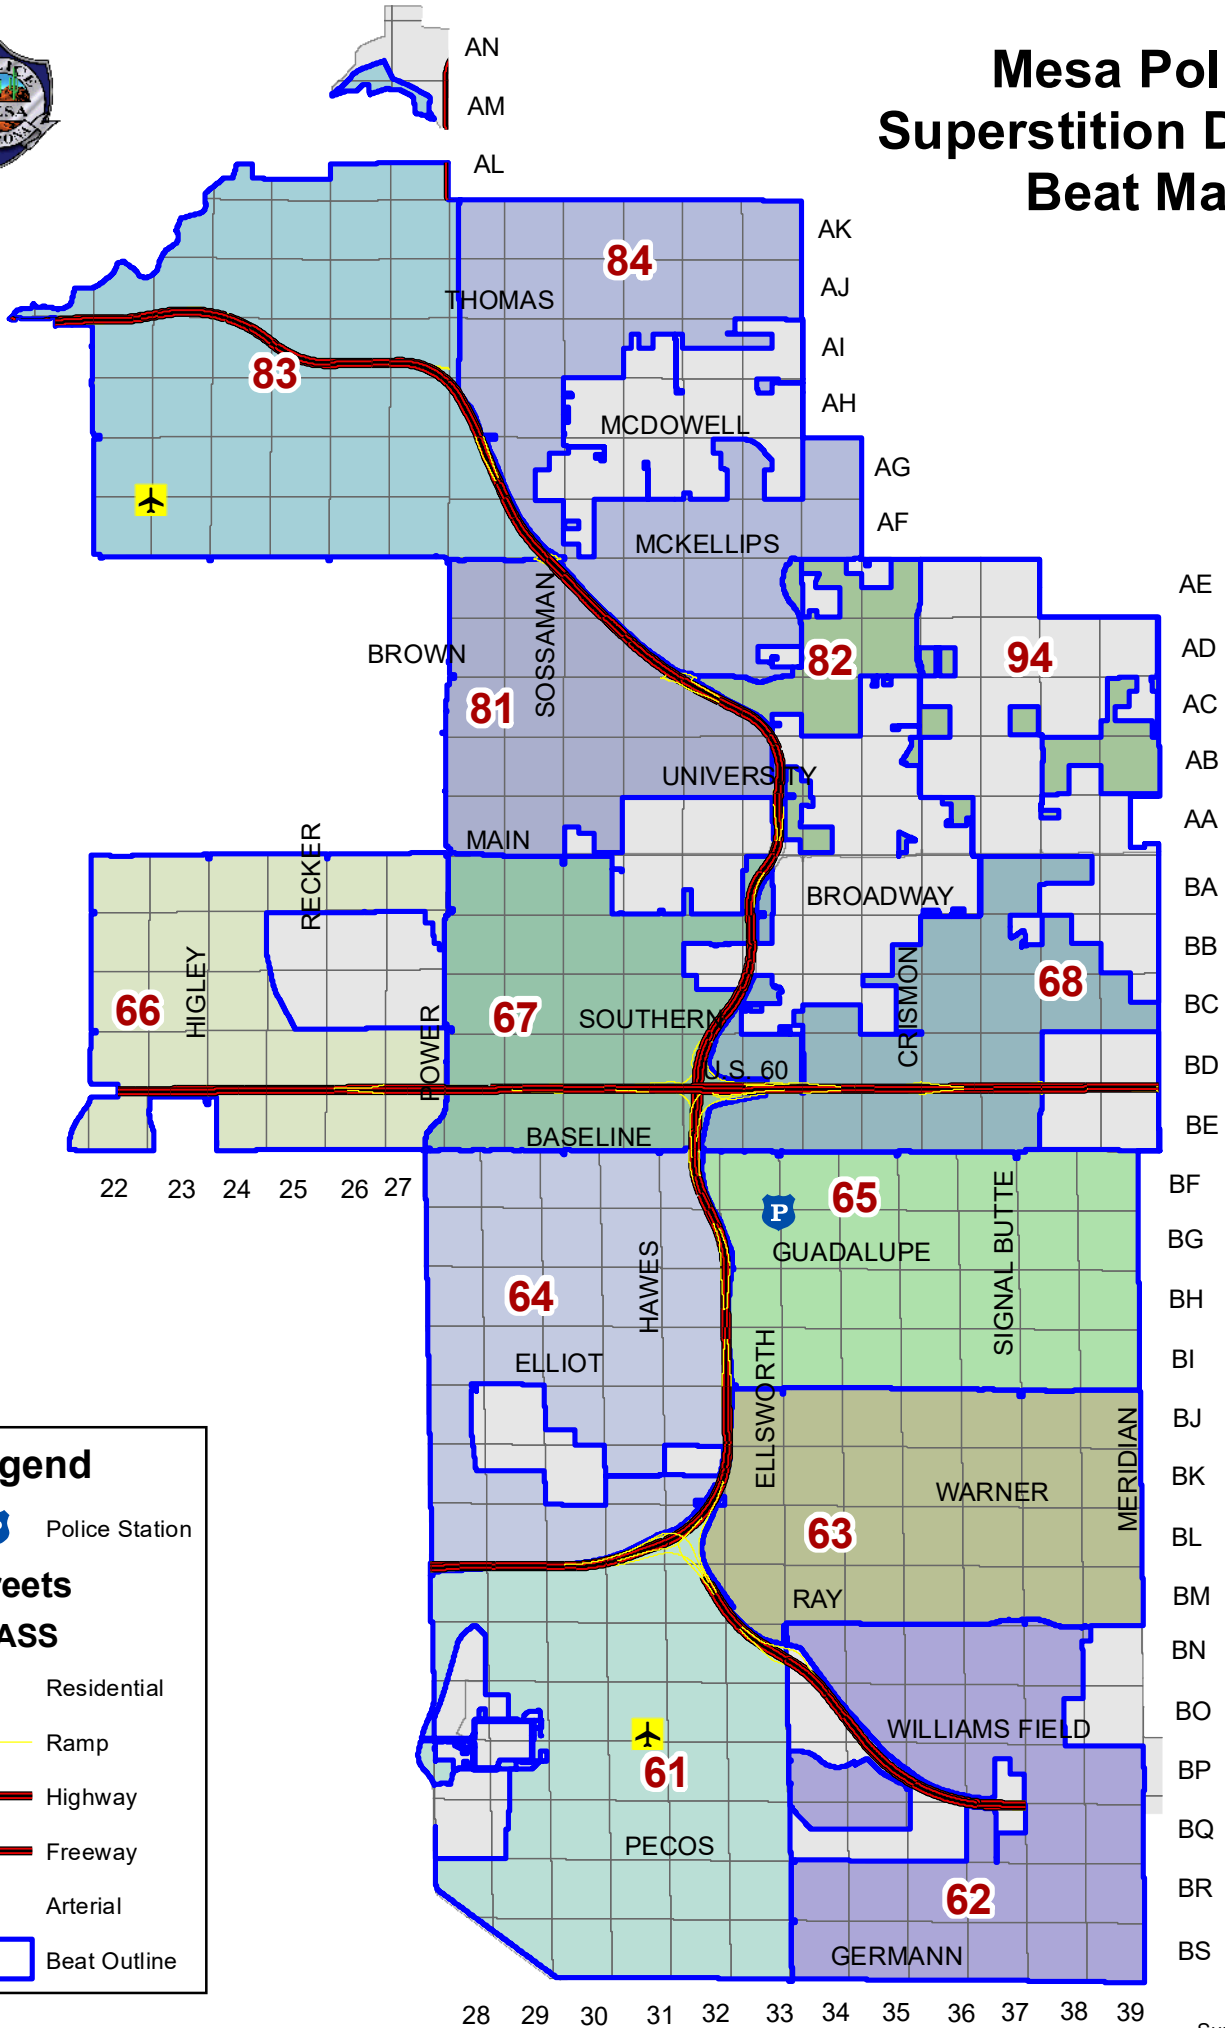

Mesa Police Superstition Division Beat Map

Legend

- Police Station

Streets

CLASS

- Residential
- Ramp
- Highway
- Freeway
- Arterial
- Beat Outline